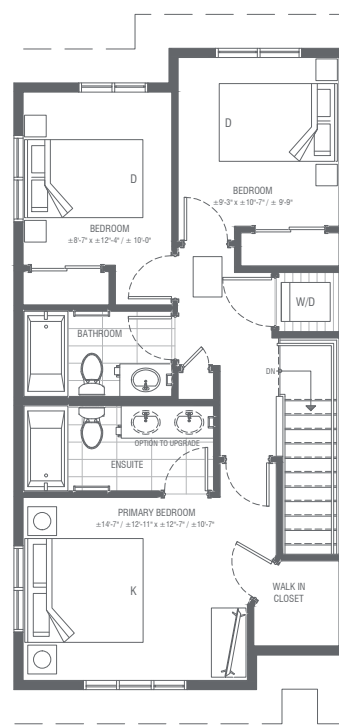

# Floorplan - D.2.0

2 or 3 BEDROOM, 2.5 BATH  
DEVELOPED LOWER LEVEL  
Interior Home ±1,459 SQFT

**Main**

Interior ±631 SQFT

**Upper**

Interior ±678 SQFT

**Upper - Double Primary**

Interior ±678 SQFT

**Lower**

Interior ±150 SQFT