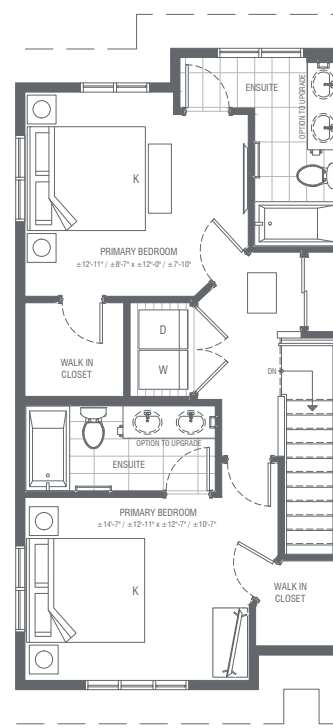

# Floorplan - D.2.0

2 or 3 BEDROOM, 2.5 BATH  
DEVELOPED LOWER LEVEL  
Interior Home ±1,459 SQFT

**Main**

Interior ±631 SQFT

**Upper**

Interior ±678 SQFT

**Upper - Double Primary**

Interior ±678 SQFT

**Lower**

Interior ±150 SQFT