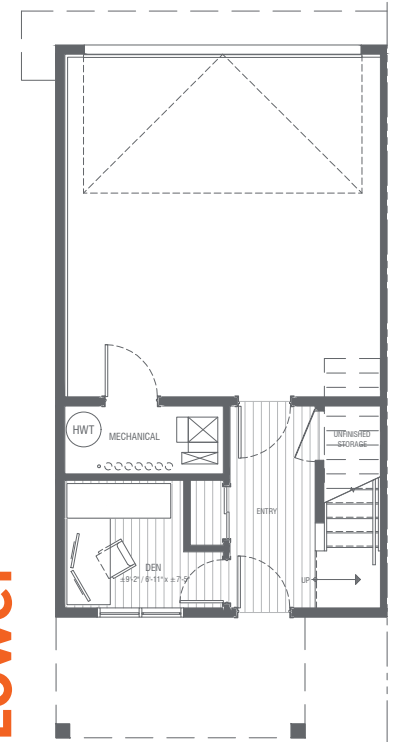

# Floorplan - D.2.0

2 or 3 BEDROOM, 2.5 BATH  
DEVELOPED LOWER LEVEL  
Interior Home ±1,459 SQFT

**Main**

Interior ±631 SQFT

**Upper**

Interior ±678 SQFT

**Upper - Double Primary**

Interior ±678 SQFT

**Lower**

Interior ±150 SQFT