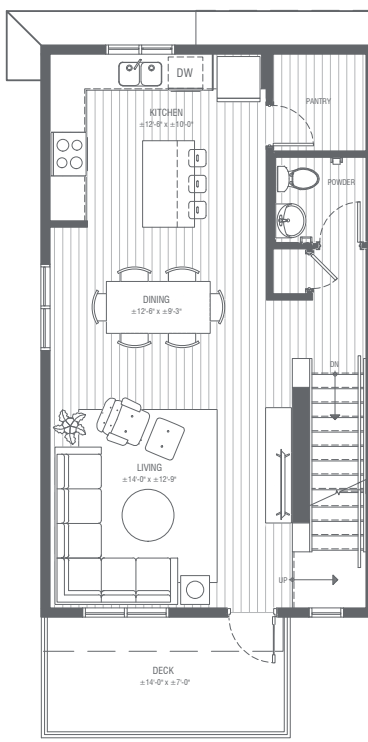

# Floorplan - D.2.0

2 or 3 BEDROOM, 2.5 BATH  
DEVELOPED LOWER LEVEL  
Interior Home ±1,459 SQFT

**Main**

Interior ±631 SQFT

**Upper**

Interior ±678 SQFT

**Upper - Double Primary**

Interior ±678 SQFT

**Lower**

Interior ±150 SQFT