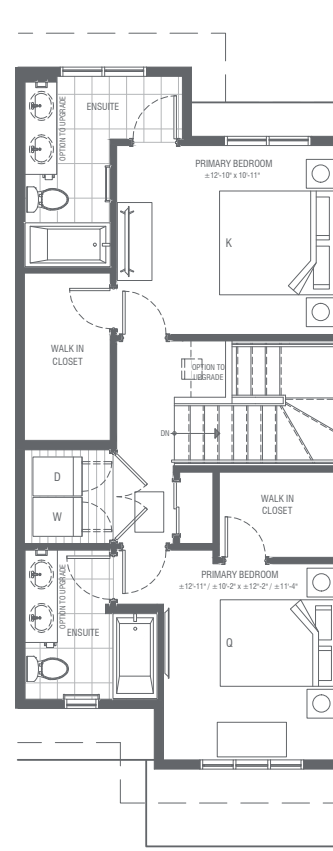

Floorplan - C.2

2 or 3 BEDROOM, 2.5 BATH
DEVELOPED/UNDEVELOPED LOWER LEVEL
Interior Home $\pm 1,208$ SQFT

Main

Interior ± 498 SQFT

Upper

Interior ± 710 SQFT

Upper - Double Primary

Interior ± 710 SQFT

Lower

Interior ± 397 SQFT
Undeveloped Interior ± 0 SQFT