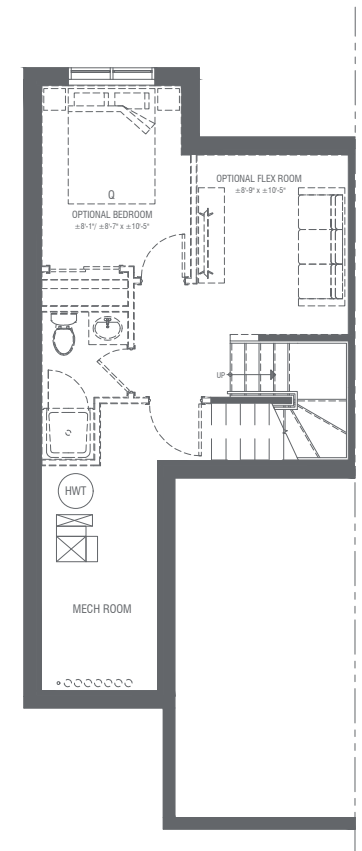

Floorplan - C.2

2 or 3 BEDROOM, 2.5 BATH
DEVELOPED/UNDEVELOPED LOWER LEVEL
Interior Home $\pm 1,208$ SQFT

Main

Interior ± 498 SQFT

Upper

Interior ± 710 SQFT

Upper - Double Primary

Interior ± 710 SQFT

Lower

Interior ± 397 SQFT
Undeveloped Interior ± 0 SQFT