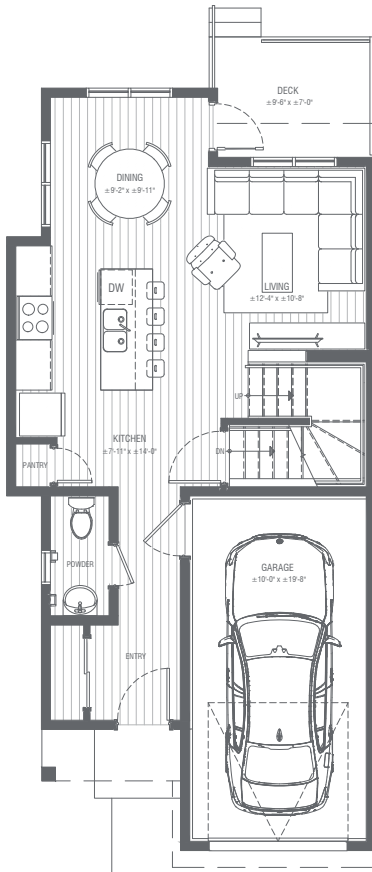

Floorplan - C.2

2 or 3 BEDROOM, 2.5 BATH
DEVELOPED/UNDEVELOPED LOWER LEVEL
Interior Home $\pm 1,208$ SQFT

Main

Interior ± 498 SQFT

Upper

Interior ± 710 SQFT

Upper - Double Primary

Interior ± 710 SQFT

Lower

Interior ± 397 SQFT
Undeveloped Interior ± 0 SQFT