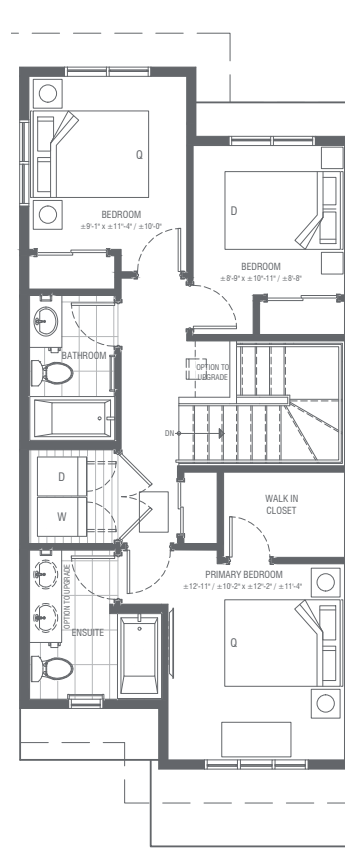

Floorplan - C.2

2 or 3 BEDROOM, 2.5 BATH
DEVELOPED/UNDEVELOPED LOWER LEVEL
Interior Home $\pm 1,208$ SQFT

Main

Interior ± 498 SQFT

Upper

Interior ± 710 SQFT

Upper - Double Primary

Interior ± 710 SQFT

Lower

Interior ± 397 SQFT
Undeveloped Interior ± 0 SQFT