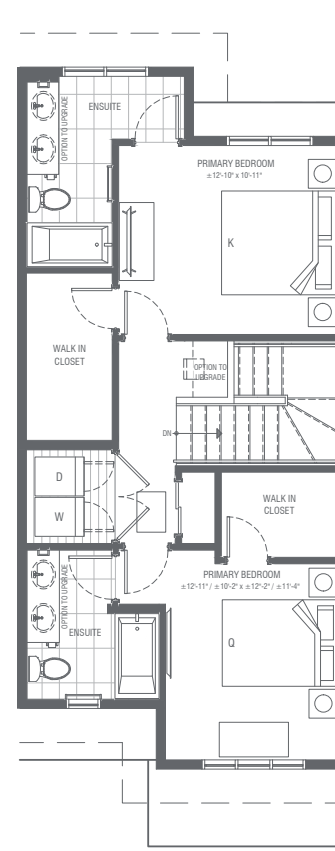

Floorplan - C.2

2 or 3 BEDROOM, 2.5 BATH
DEVELOPED/UNDEVELOPED LOWER LEVEL
Interior Home $\pm 1,208$ SQFT

Main

Interior ± 498 SQFT

Upper

Interior ± 710 SQFT

Upper - Double Primary

Interior ± 710 SQFT

Lower

Interior ± 397 SQFT
Undeveloped Interior ± 0 SQFT