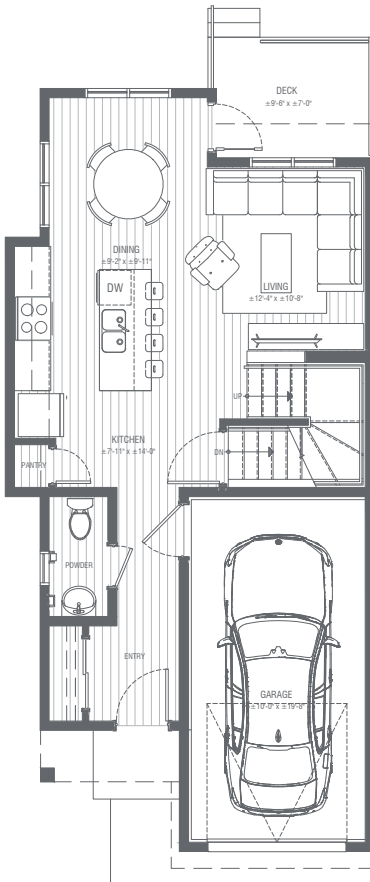

Floorplan - C.2

2 or 3 BEDROOM, 2.5 BATH
DEVELOPED/UNDEVELOPED LOWER LEVEL
Interior Home $\pm 1,208$ SQFT

Main

Interior ± 498 SQFT

Upper

Interior ± 710 SQFT

Upper - Double Primary

Interior ± 710 SQFT

Lower

Interior ± 397 SQFT
Undeveloped Interior ± 0 SQFT