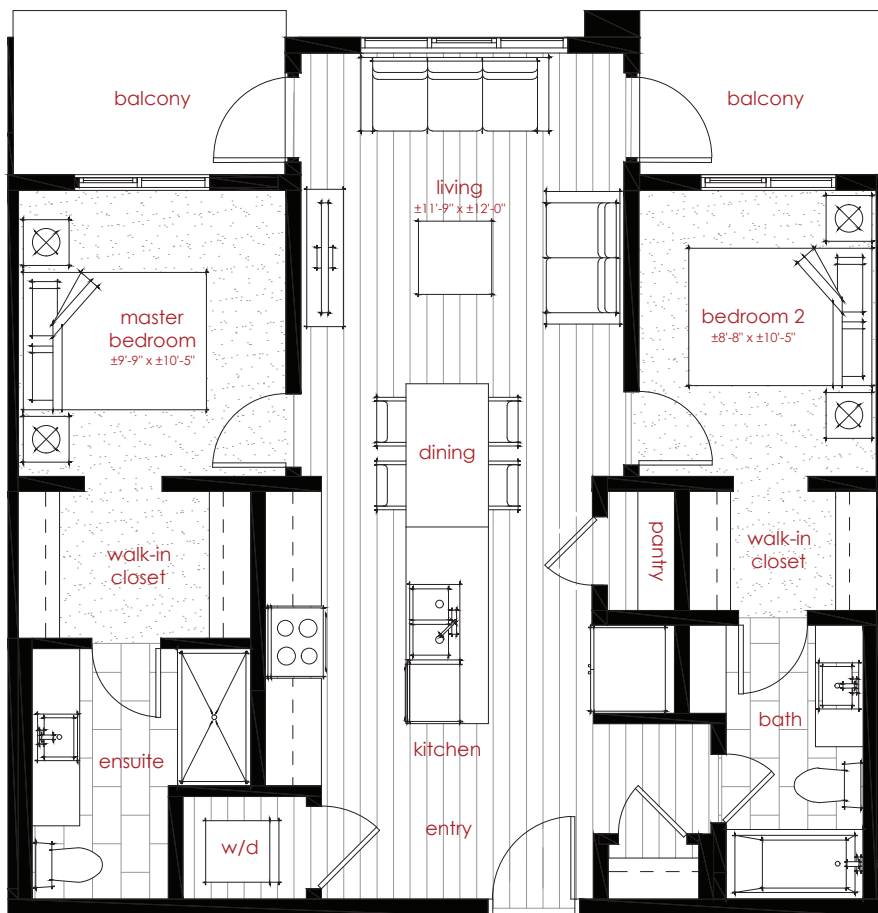

B1

2 BEDROOM 856 SQFT

The developer reserves the right to make modifications and changes to building design, specifications, features and floor plans if necessary to maintain the high standards of this development. Square footage and room dimensions are based on architectural drawings and measurements. Furniture layouts depict standard furnishing sizes and are intended for reference only. Floor plan may be reversed depending on location. All sizes are approximate and actual area and room dimensions may vary from the preliminary and final survey. Renderings are artist's concept only. E & OE.