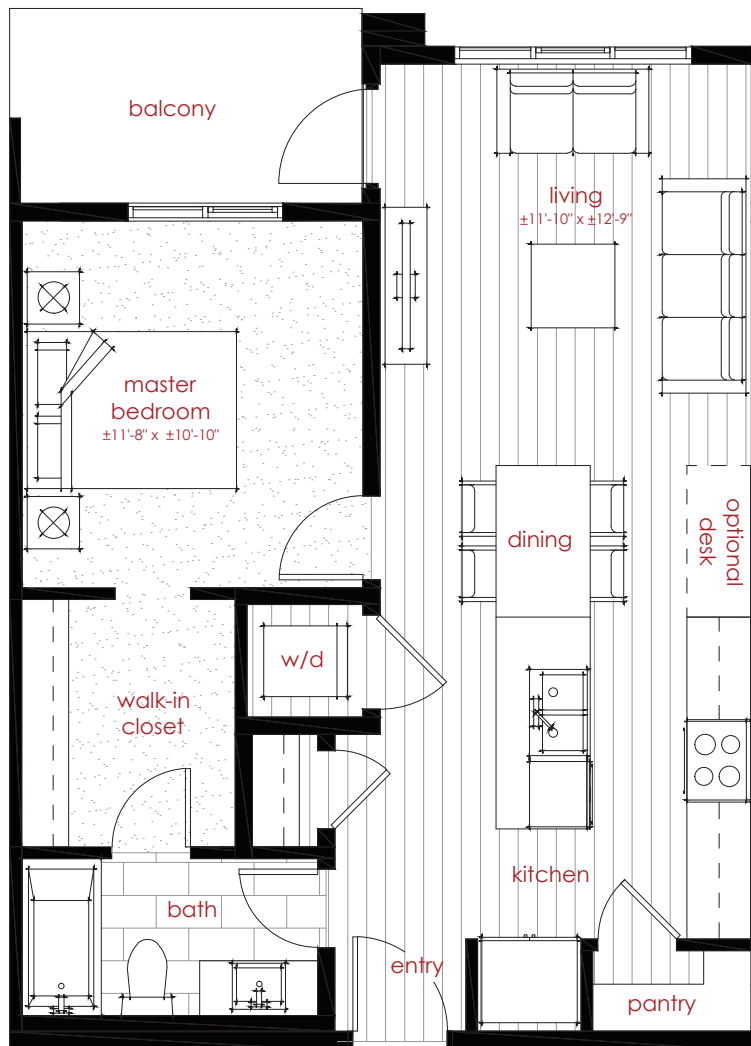

A1

1 BEDROOM
710_{SQFT}

The developer reserves the right to make modifications and changes to building design, specifications, features and floor plans if necessary to maintain the high standards of this development. Square footage and room dimensions are based on architectural drawings and measurements. Furniture layouts depict standard furnishing sizes and are intended for reference only. Floor plan may be reversed depending on location. All sizes are approximate and actual area and room dimensions may vary from the preliminary and final survey. Renderings are artist's concept only. E & OE.